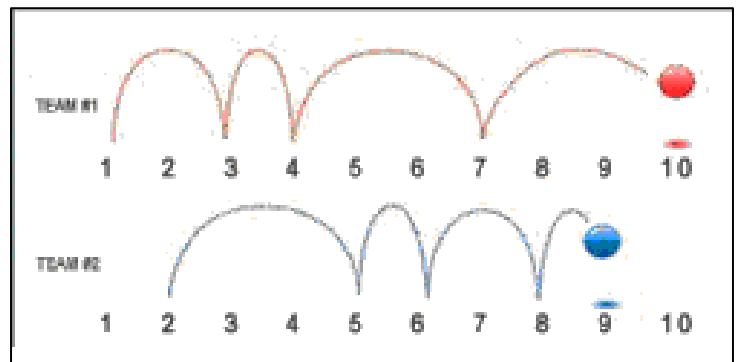

***Frequency hopping spread spectrum technology using 900 MHz frequency to avoid interference by switching automatically to the best channel available***

**Auto Mute Boom™**  
Microphone turns  
“OFF”  
when in up position.