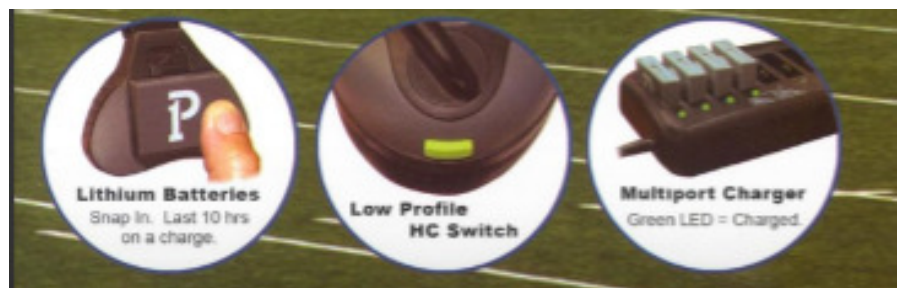

# **CV** Coaches Video

**MAXIMUM POWER – MAXIMUM RANGE!**

**TD** <sup>TM</sup>  
**900**  
WIRELESS

**Full Duplex single or dual channel allow coaches to talk simultaneously.**

**Totally self contained – no beltpacks or base stations.**

**Full sized single or double ear muffs with comfortable padding.**

**Heavy duty design for long life.**

**Long lasting Lithium batteries operates 8 hours on a charge. Approx 3 hours to charge batteries.**

**Easy access to switch between both channels.**

Utilizes 900 Mhz band

# Maximum

Power Output Available!

Penetrates concrete and  
**THICK** pressbox glass  
Range over 1/4 mile

*No beltpack! - Radio inside earcup.*

*No base station.*

*Simple set-up -*

*Just turn "ON" and talk.*