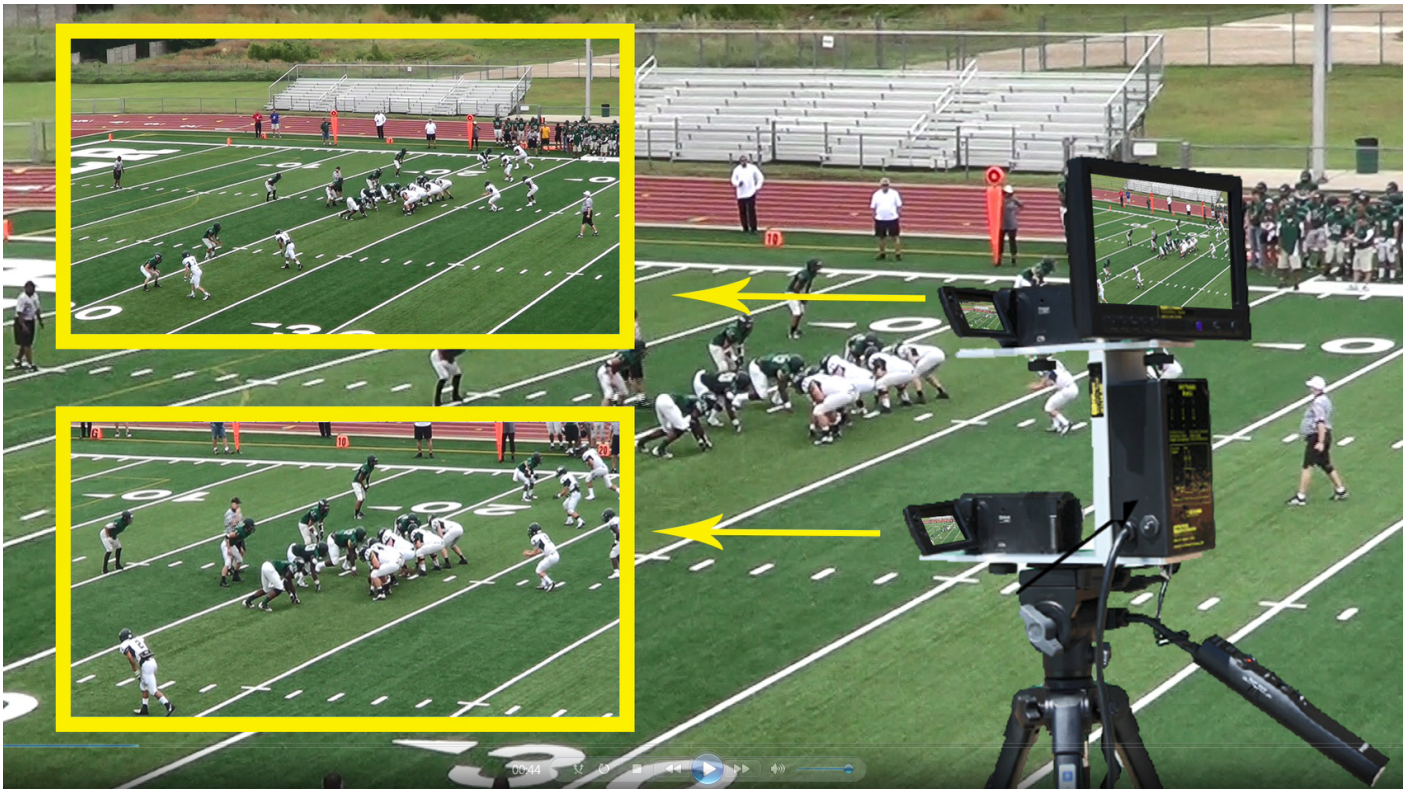

# Potato Press Box Tight & Wide Camera System

- Tight and Wide views to meet all your coaches needs.
- Trigger your Tight and Wide cameras with one operator.
- Cameras will have same number of clips to save time importing into video system (Hudl).
- One button press controls 2 cameras record on/off.
- Easy to see LED Record indicator for each camera.

Optional 8 inch Field Monitor

Optional Hard Case to carry and protect equipment