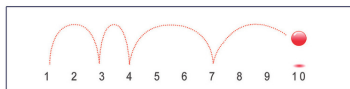

DBX Dual Band Headsets

900 Mhz or 2.4Gz

Dual Bands Installed

900 MHz

2.4 GHz

- 2 Wireless systems built into each DBx headset!

AutoMute Boom

- Microphone swivels 270°, can be worn left or right
- Mic gain mutes automatically when set straight up

Full Duplex Operation

- Simultaneously sends and receives digital signals, crystal clear voice reception - Talk hands free

Dodges Interference

- Frequency Hopping - switches to clear channels
- EVADE Definition: To avoid & dodge interference