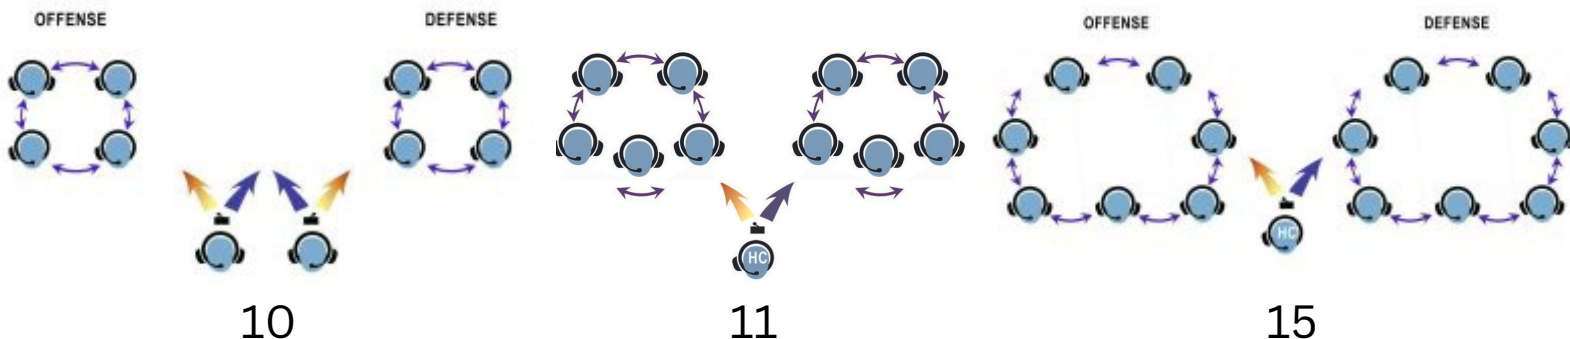

Dual Channel

5-15 Coaches

Ability to Conference

Coaches Video has been manufacturing and servicing Coaching tools since 1986. Contact us for your Headset, Endzone Camera System or Sideline Camera System needs