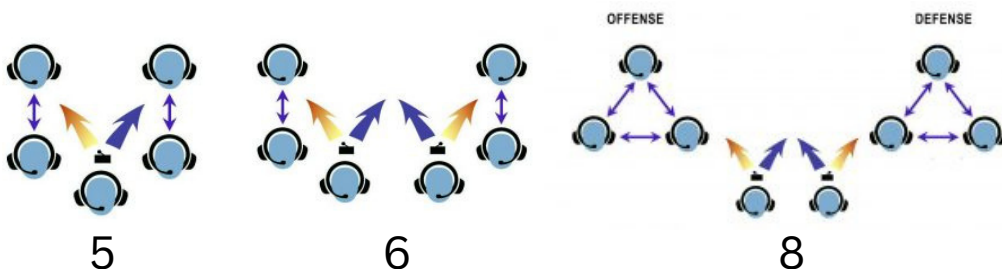

DBX headsets also feature a wireless protocol known as Frequency Hopping to insure crystal clear communication. From the instant they are powered up DBX scan the air and automatically select or "Hop" to clear channels whenever necessary to easily avoid interference. Frequency Hopping is a wireless technique utilized by the US Armed forces to dodge or evade other wireless systems and is standard on all Coaches Video DBX systems.

Several Configurations to meet your needs

Single Channel

2-9 Coaches

Dual Channel

5-15 Coaches

Ability to Conference

Coaches Video has been manufacturing and servicing Coaching tools since 1986. Contact us for your Headset, Endzone Camera System or Sideline Camera System needs

DBX Dual Band Headsets

900 Mhz or 2.4Gz

Dual Bands Installed

900 MHz

2.4 GHz

- 2 Wireless systems built into each DBx headset!

AutoMute Boom

- Microphone swivels 270°, can be worn left or right
- Mic gain mutes automatically when set straight up

Full Duplex Operation

- Simultaneously sends and receives digital signals, crystal clear voice reception - Talk hands free

Dodges Interference

- Frequency Hopping - switches to clear channels
- EVADE Definition: To avoid & dodge interference