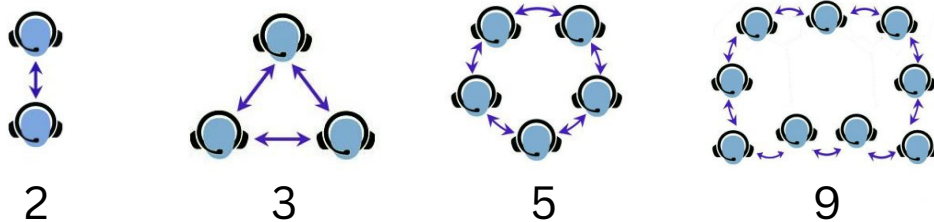

Several Configurations to meet your needs

Single Channel

2-9 Coaches