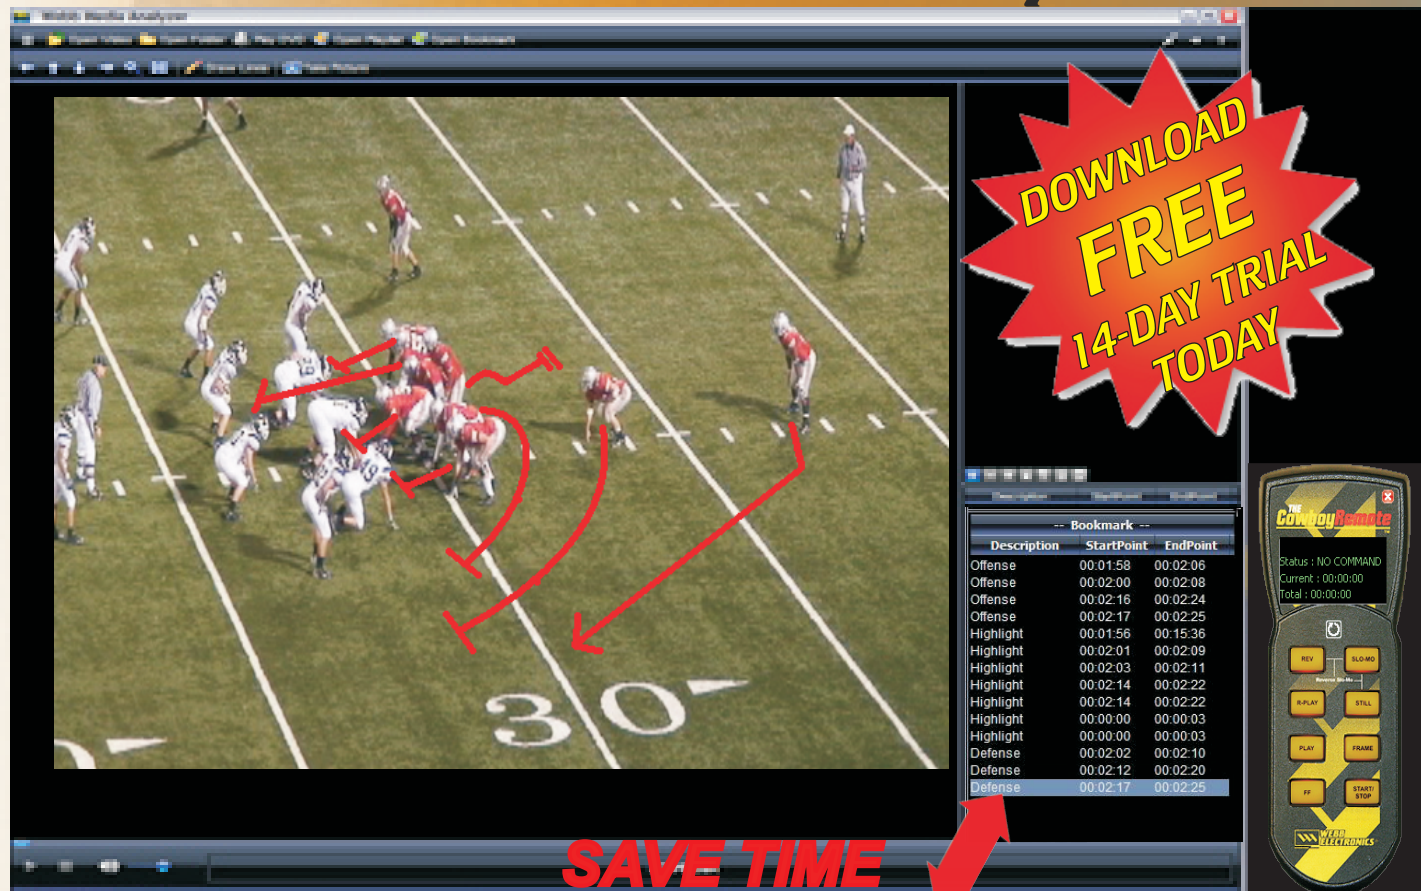

WEBB Media Player