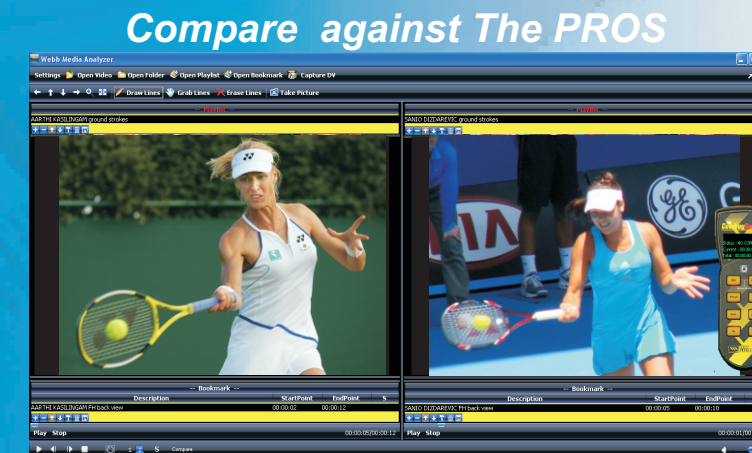

Analyze techniques

Compare against The PROS