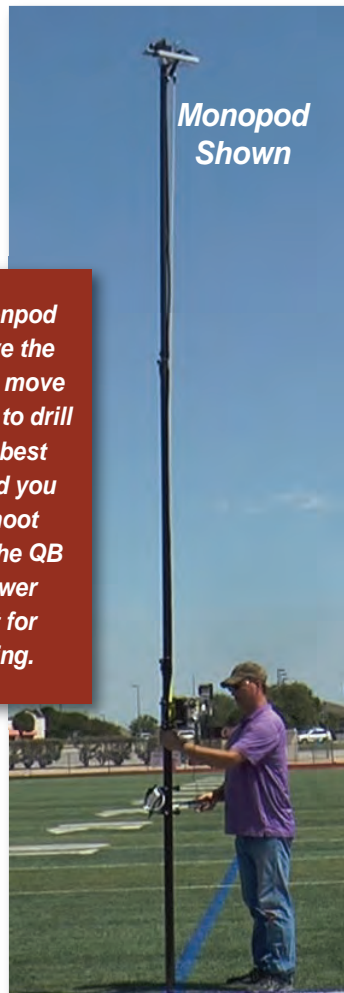

The Tripod Rover System offers an extra wide base that distributes the weight of the system evenly to the three legs. This provides more stability compared to the weight on the center mast.

Stable Extra Wide Base

Weight Distributed on Ends of Legs for Stability

Manual Tilt

Better Control so you DON'T MISS THE ACTION

Protection for camera saves you money

Manual tilt allows for very responsive movement and better reliability. Slower motorized tilt units can miss some of the action.

Tripod Shown

Monopod Shown

As a Monopod you have the ability to move from drill to drill for the best view and you can shoot behind the QB at a lower height for teaching.

Rover Hitch

Mobile Rover

The MOBILE Rover allows easy travel from field to field, without wasting crucial time. This lightweight Rover moves scrimmage to scrimmage with ease.