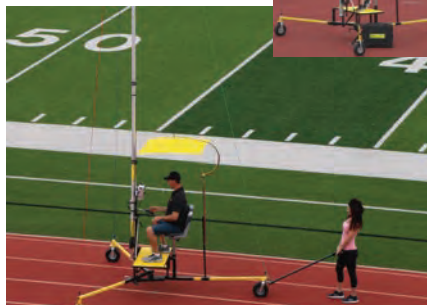

MOBILE ROVER Telescoping System - 28 ft & 33 ft Systems Available

- Pull Mobile Rover to practice with Truck, Gator or Golf Cart (20 mph max)
- Move fully extended to the viewing area
- Keep on line of scrimmage for team drills
- Quick and easy setup and takedown, less than 15 min.