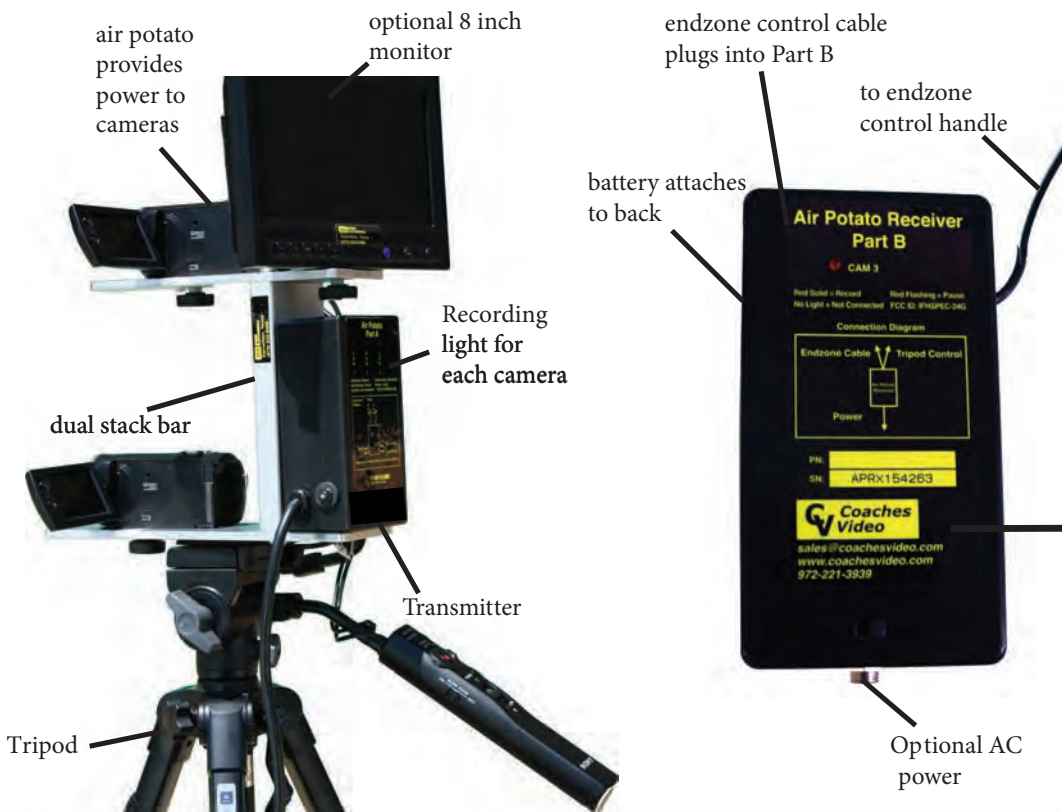

AIR POTATO CAMERA SYSTEMS

- Line and Secondary/ Receiver/ QB views made easy with Air Potato System.
- Remote control (on/off) of your endzone camera from the sideline.
- Synchronize your endzone camera to your sideline cameras to save time.
- Take the recording responsibility out of the cameraman's hands.
- Save time by downloading the same number of clips as the sideline cameras.
- Matching angles made easy and saves time.
- Integrated with most endzone systems.
- Sideline wide, tight, and endzone recording with one button press.
- Works with all popular editing, replay or streaming systems.

Endzone System