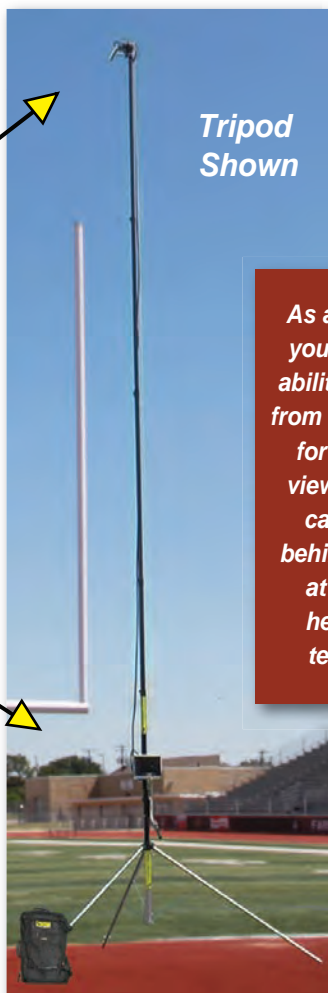

The Tripod Rover System offers an extra wide base that distributes the weight of the system evenly to the three legs. This provides more stability compared to the weight on the center mast.

Stable Extra Wide Base

Weight Distributed on Ends of Legs for Stability

Manual Tilt

Better Control so you DON'T MISS THE ACTION

Protection for camera saves you money

Manual tilt allows for very responsive movement and better reliability. Slower motorized tilt units can miss some of the action.