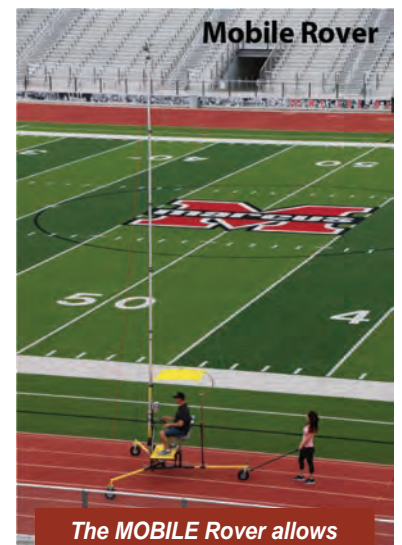

Weight Distributed on Ends of Legs for Stability

Manual Tilt

Better Control so you DON'T MISS THE ACTION

Protection for camera saves you money

Manual tilt allows for very responsive movement and better reliability. Slower motorized tilt units can miss some of the action.

Tripod Shown

Monopod Shown

As a Monopod you have the ability to move from drill to drill for the best view and you can shoot behind the QB at a lower height for teaching.

Rover Hitch

Mobile Rover

The MOBILE Rover allows easy travel from field to field, without wasting crucial time. This lightweight Rover moves scrimmage to scrimmage with ease.