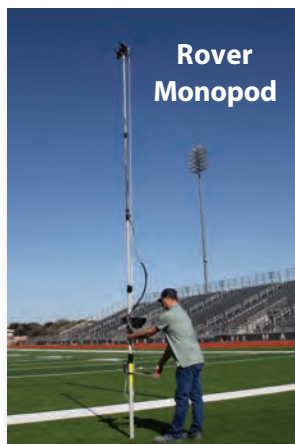

CW Coaches Video

YOUR SOLUTION FOR SPORTS VIDEO

- **Dual Purpose Rover Systems** (Tripod/Monopod) 18, 20, 27, 32 ft
- **Monopod Rover Systems** 17, 19 ft
- **Travel Rover Systems** (Designed to transport by car/plane) 18, 20 ft

Choose one of our Rover Systems to get the right view for your practice and game video that fits your budget.

Dual Purpose Rover

Rover Monopod